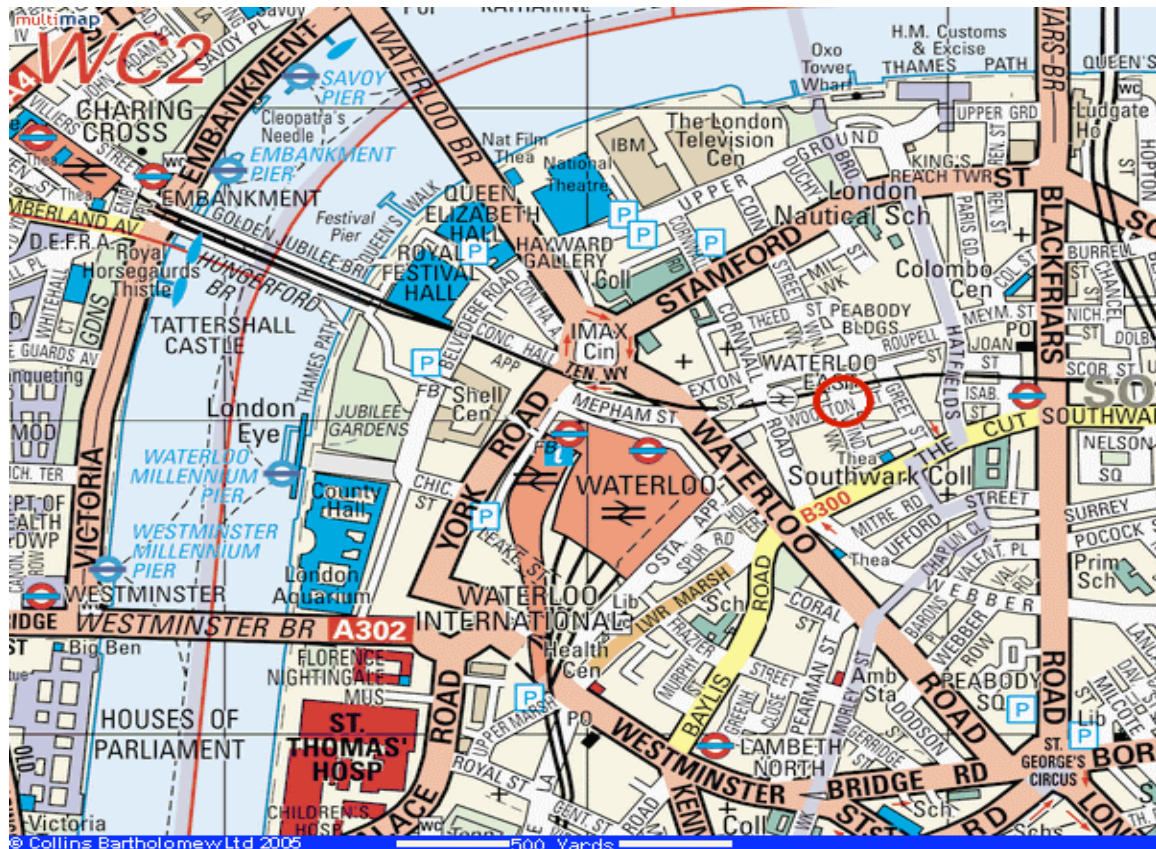

Directions from Waterloo Station

9 Wootton Street, London, SE1 8TG. Tel: +44 (0) 207-9282323

Directions from Waterloo Station

- Waterloo station, Exit 2 (next to Marks and Spencer)
- Go down escalator
- Exit onto Waterloo Road
- Opposite and immediately to the left is Sandell Road (in between old 3i building and a pub called 'Wellington at Waterloo')
- After 100 yards you will reach the end of Sandell Road, with 'Madeira Café' in front of you. Immediately to your right, you will see the sign for Wootton street
- Enigma is based at Unit 9 (50 yards on the left, immediately after HKR Architects)